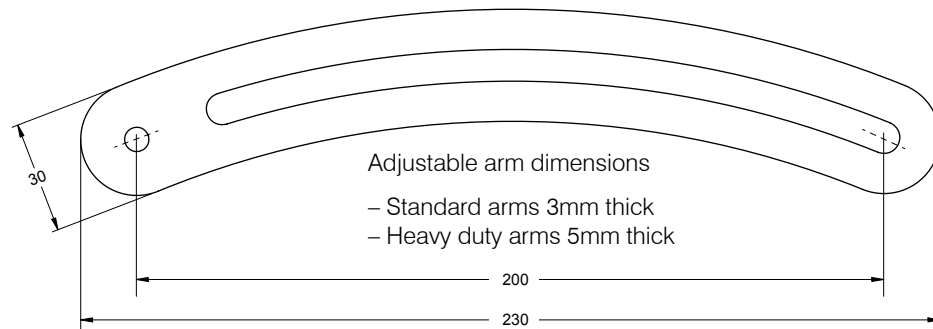

LP Morgan Skyhook - Direct to ceiling

Direct To Ceiling Installation

Independent adjustment

Features:

- Stylish adjustable arms to suit most base-mounted projector models. M3, M4, M5 and M6 set screws provided.
- Ceiling Trim to cover ceiling cut-out and bolts.
- Independently lockable Yaw, Tilt and Pan adjustments.
- Standard (3mm thick) Adjustable Arms certified to carry 12 kg maximum.
- Custom Powder Coating available (extra charge)

Name	Total Height	Colour	Product Code	Shipping Size L x W x H (mm)	Weight (kg)
Direct To Ceiling	85mm	Black	LPM4SKYBDTC	200 x 100 x 65	2
Direct To Ceiling	85mm	White	LPM4SKYWDTTC	200 x 100 x 65	2

Optional Retrofit Kits:

- Heavy Duty (5mm thick) Adjustable Arms certified to carry 25 kg maximum.
- Heavy Duty Arms available in Standard and Extra Long lengths. Heavy Duty Standard Arms, 200 mm long and Extra Long Arms 300 mm length.
- Heavy Duty Kits available in White or Black by ordering:
 - For Standard Arms, LPM4SKYWHD or LPM4SKYBHD
 - For Extra Long Arms, LPM4SKYWHDXL or LPM4SKYBHDXL

All dimensions in mm