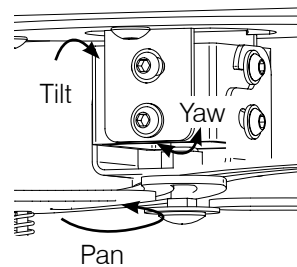

LP Morgan Skyhook - Direct to ceiling

Direct To Ceiling Installation

Independent adjustment

Features:

- Stylish adjustable arms to suit most base-mounted projector models. M3, M4, M5 and M6 set screws provided.
- Ceiling Trim to cover ceiling cut-out and bolts.
- Independently lockable Yaw, Tilt and Pan adjustments.
- Standard (3mm thick) Adjustable Arms certified to carry 12 kg maximum.
- Custom Powder Coating available (extra charge)

Name	Total Height	Colour	Product Code	Shipping Size L x W x H (mm)	Weight (kg)
Direct To Ceiling	85mm	Black	LPM4SKYBDTC	200 x 100 x 65	2
Direct To Ceiling	85mm	White	LPM4SKYWDTTC	200 x 100 x 65	2

Optional Retrofit Kits:

- Heavy Duty (5mm thick) Adjustable Arms certified to carry 25 kg maximum.
- Heavy Duty Arms available in Standard and Extra Long lengths. Heavy Duty Standard Arms, 200 mm long and Extra Long Arms 300 mm length.
- Heavy Duty Kits available in White or Black by ordering:
 - For Standard Arms, LPM4SKYWHD or LPM4SKYBHD
 - For Extra Long Arms, LPM4SKYWHDXL or LPM4SKYBHDXL

All dimensions in mm