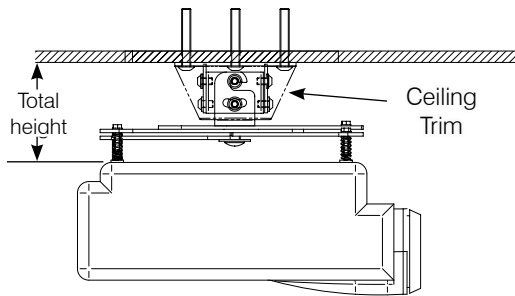

LP Morgan Skyhook - Direct to ceiling

Direct To Ceiling Installation

Independent adjustment

Features:

- Stylish adjustable arms to suit most base-mounted projector models. M3, M4, M5 and M6 set screws provided.
- Ceiling Trim to cover ceiling cut-out and bolts.
- Independently lockable Yaw, Tilt and Pan adjustments.
- Standard (3mm thick) Adjustable Arms certified to carry 12 kg maximum.
- Custom Powder Coating available (extra charge)

Name	Total Height	Colour	Product Code	Shipping Size L x W x H (mm)	Weight (kg)
Direct To Ceiling	85mm	Black	LPM4SKYBDTC	200 x 100 x 65	2
Direct To Ceiling	85mm	White	LPM4SKYWDTTC	200 x 100 x 65	2

Optional Retrofit Kits:

- Heavy Duty (5mm thick) Adjustable Arms certified to carry 25 kg maximum.
- Heavy Duty Arms available in Standard and Extra Long lengths. Heavy Duty Standard Arms, 200 mm long and Extra Long Arms 300 mm length.
- Heavy Duty Kits available in White or Black by ordering:
 - For Standard Arms, LPM4SKYWHD or LPM4SKYBHD
 - For Extra Long Arms, LPM4SKYWHDXL or LPM4SKYBHDXL

All dimensions in mm