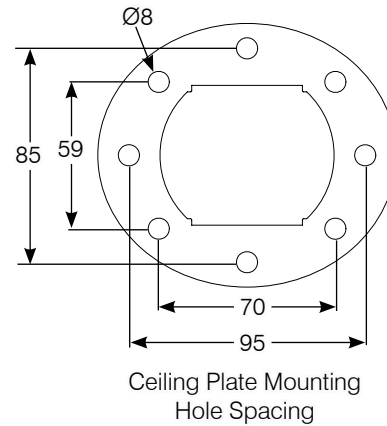

LP Morgan Skyhook - Direct to ceiling

Direct To Ceiling Installation

Independent adjustment

Features:

- Stylish adjustable arms to suit most base-mounted projector models. M3, M4, M5 and M6 set screws provided.
- Ceiling Trim to cover ceiling cut-out and bolts.
- Independently lockable Yaw, Tilt and Pan adjustments.
- Standard (3mm thick) Adjustable Arms certified to carry 12 kg maximum.
- Custom Powder Coating available (extra charge)

Name	Total Height	Colour	Product Code	Shipping Size L x W x H (mm)	Weight (kg)
Direct To Ceiling	85mm	Black	LPM4SKYBDTC	200 x 100 x 65	2
Direct To Ceiling	85mm	White	LPM4SKYWDTTC	200 x 100 x 65	2

Optional Retrofit Kits:

- Heavy Duty (5mm thick) Adjustable Arms certified to carry 25 kg maximum.
- Heavy Duty Arms available in Standard and Extra Long lengths. Heavy Duty Standard Arms, 200 mm long and Extra Long Arms 300 mm length.
- Heavy Duty Kits available in White or Black by ordering:
 - For Standard Arms, LPM4SKYWHD or LPM4SKYBHD
 - For Extra Long Arms, LPM4SKYWHDXL or LPM4SKYBHDXL

All dimensions in mm